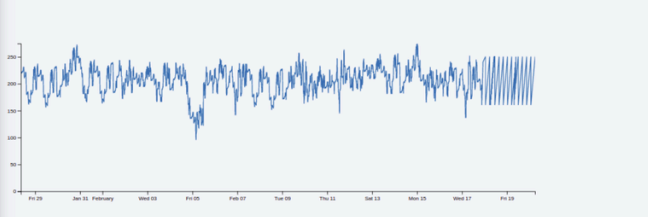

Graphs

Month
Year
Hour
Datetime

Manager Dashboard

Reports

Select Chart to zoom:

Current Voltage

Filter:

2019/11/01 05:22:00 - 2021/8/31 05:22:00

View Graph

Save Data as:

Export to PDF

Save

Alerts

Route Maps

Scan to know more

Contact Us

Ashwamedha, 1st Floor,
No.121, Fl, Velachery Main
Road, Guindy, Chennai -
600032 Adjacent to
Behindwoods

contact@jivass.com

<http://www.jivass.com>

9884039642
8056473117

[www.linkedin.com/comp
any/jivass-technologies/](http://www.linkedin.com/company/jivass-technologies/)