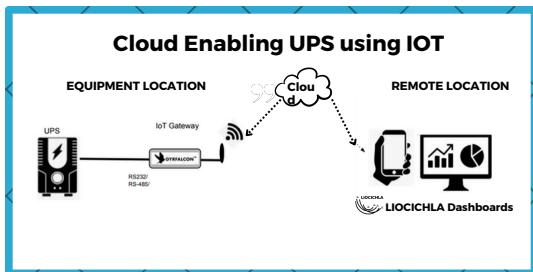

# GYRFALCON™ Devices

We provide customised sensor based IoT devices with wide range of applications in Logistics & Transport, Agriculture, Healthcare and Energy utility devices such as UPS/Genset

## Sensor Gateway

Sensor Gateway for sensing temperature, humidity, pressure and other customisable sensor configurations. Support for configurable data sampling rates and alerts.

## Asset Tracker

Asset Tracker for outdoor tracking and management of assets. Has support for geofencing and configurable alerts.

## UPS Monitoring

The GYRFALCON™ IoT UPS Monitoring Gateway integrates with UPS appliances to provide real time information about UPS status, battery health, load levels, and overall UPS performance, enabling the conversion to Smart UPS