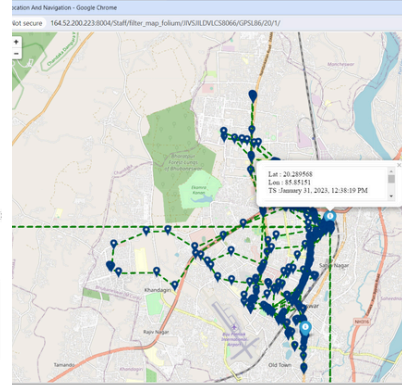

## Manager Dashboard

### Reports

Select Chart to zoom:

Current Voltage

Filter:

2019/11/01 05:22:00 - 2021/8/31 05:22:00

View Graph

Save Data as:

Export to PDF

## Route Maps

Scan to know more