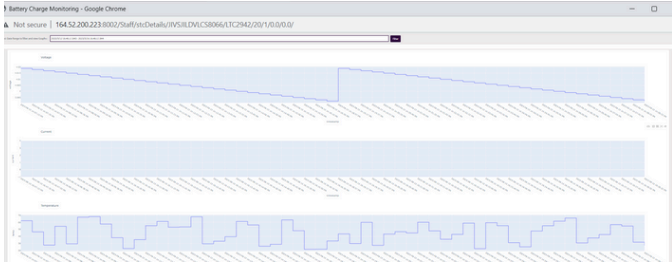

Graphs

Month
Year
Hour
Datetime

Manager Dashboard

Reports

Select Chart to zoom:

Current Voltage

Filter:

2019/11/01 05:22:00 - 2021/8/31 05:22:00

View Graph

Save Data as:

Export to PDF

Save

Alerts

Route Maps

Scan to know more

Contact Us

Ashwamedha, 1st Floor,
No.121, Fl, Velachery Main
Road, Guindy, Chennai -
600032 Adjacent to
Behindwoods

contact@jivass.com

<http://www.jivass.com>

9884039642
8056473117

[www.linkedin.com/comp
any/jivass-technologies/](http://www.linkedin.com/company/jivass-technologies/)