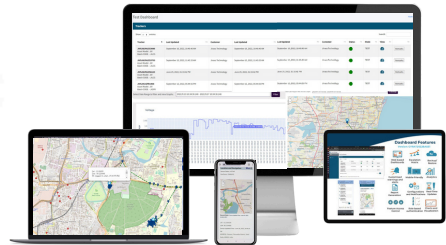

## Dashboard Features

Web-based Dashboards

Escalation Matrix

Backup/Restore

Customised warnings and alerts

Mobile-Friendly

Analytics

Report Generation

Configurations and Notifications

Real-Time Updates

Feature Access Control

Role based authentication

Charts and Visualization